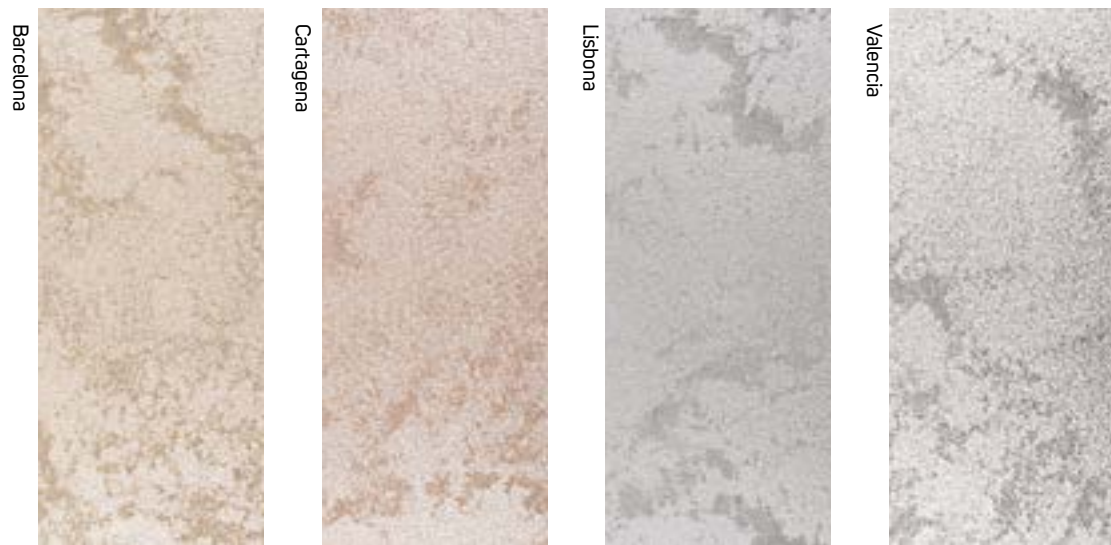

Barcelona

Cartagena

Lisbona

Valencia